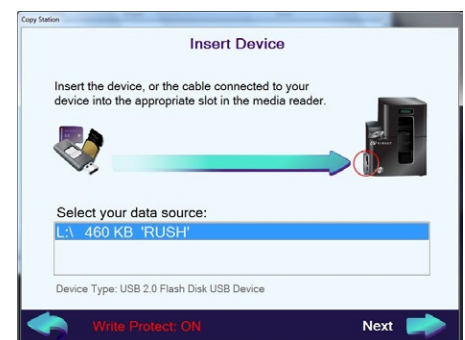

Intuitive interface

Offload digital evidence to CD/DVD/Blu-ray Disc media quickly and easily with the optional touch screen interface—no training required.

Increased accuracy

Eliminate concerns about evidence accuracy. The Evidence Offload solution automatically creates a final MD-5 verification of all digital data.

Distribution ready

Rimage's Everest® thermal retransfer technology permanently prints customizable information directly to the disc in under a minute, improving traceability.

Features

- Rimage multi-functioning Evidence Media Reader
- Easy-to-use touch screen interface, optional
- Evidence Offload Software
- Everest® thermal-retransfer technology—scratch-proof, waterproof, fade-resistant and UV-protected direct-to-disc printing
- MD-5 disc hashing
- Seamlessly integrates with optional Rimage Forensic Software to allow processing of most other portable media storage devices.