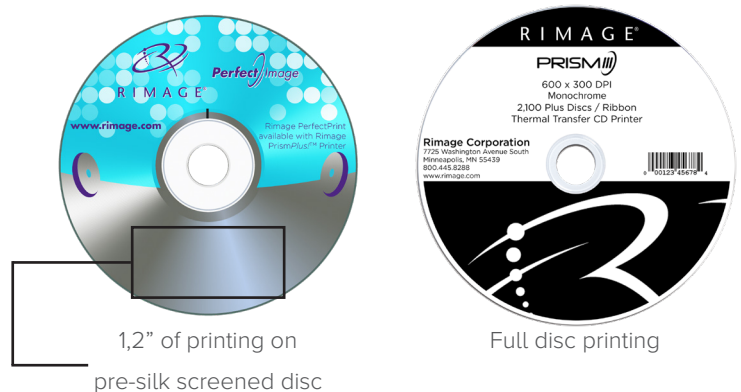

Colors Available: